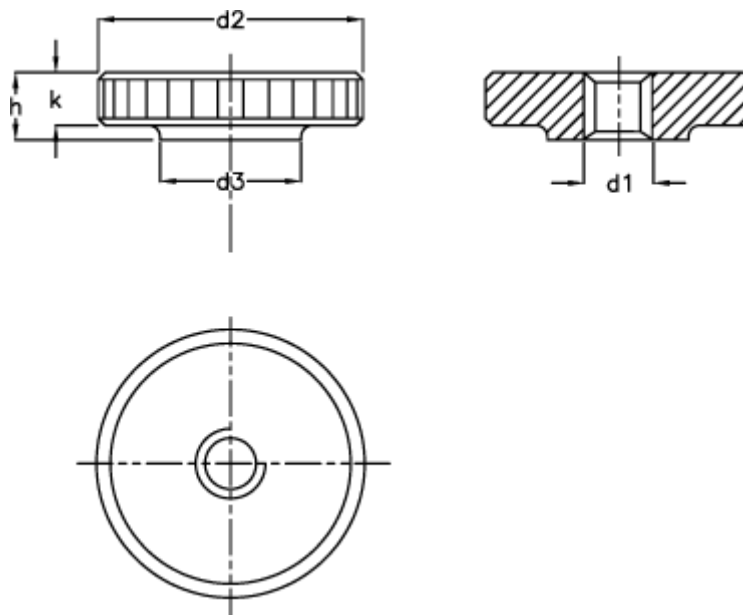

Article number: 207025081

Description: E+G Steel flat knurled nut DIN 467-M5-NI

Measures

$d_1 = M5$

$d_2 = 20$

$d_3 = 10$

$h = 5$

$K = 4.0$